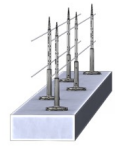

Metal Tower Guard

Birdzoff's Tower Guard line offers the design in galvanized or stainless steel for jobs that require tougher materials due to weathering concerns or a large species with a high-pressure presence on the site. Versatile attachment options are available.

Wire Crimp

Wire Rope Clip

A Durable Perch Deterrent
Bird Pressure - Heavy
Galvanized or Stainless Steel

Protect **railings** and **horizontal surfaces** with the Metal Tower Guard

Osprey Gull Cormorant Vulture Condor Eagle Hawk