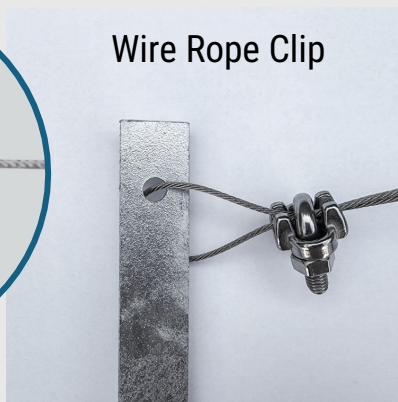

Metal Tower Guard

Birdzoff's Tower Guard line offers the design in galvanized or stainless steel for jobs that require tougher materials due to weathering concerns or a large species with a high-pressure presence on the site. Versatile attachment options are available.

Wire Crimp

Wire Rope Clip

A Durable Perch Deterrent
Bird Pressure - Heavy
Galvanized or Stainless Steel

Protect **railings** and **horizontal surfaces** with the Metal Tower Guard

Osprey Gull Cormorant Vulture Condor Eagle Hawk

Hose Clamp

Stud Mount

Magnet

Corner installation

2118 Wilshire Blvd. #470
Santa Monica, CA 90403

818-421-3692

customer@birdzoff.com