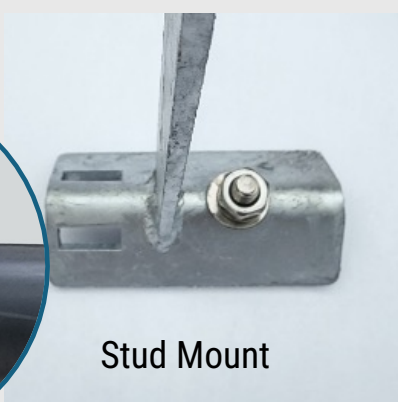

Metal Tower Guard

Birdzoff's Tower Guard line offers the design in galvanized or stainless steel for jobs that require tougher materials due to weathering concerns or a large species with a high-pressure presence on the site. Versatile attachment options are available.

Wire Crimp

Wire Rope Clip

A Durable Perch Deterrent
Bird Pressure - Heavy
Galvanized or Stainless Steel

Protect **railings** and **horizontal surfaces** with the Metal Tower Guard

Osprey Gull Cormorant Vulture Condor Eagle Hawk

Hose Clamp

Stud Mount

Magnet

Corner installation

2118 Wilshire Blvd. #470
Santa Monica, CA 90403

818-421-3692

customer@birdzoff.com